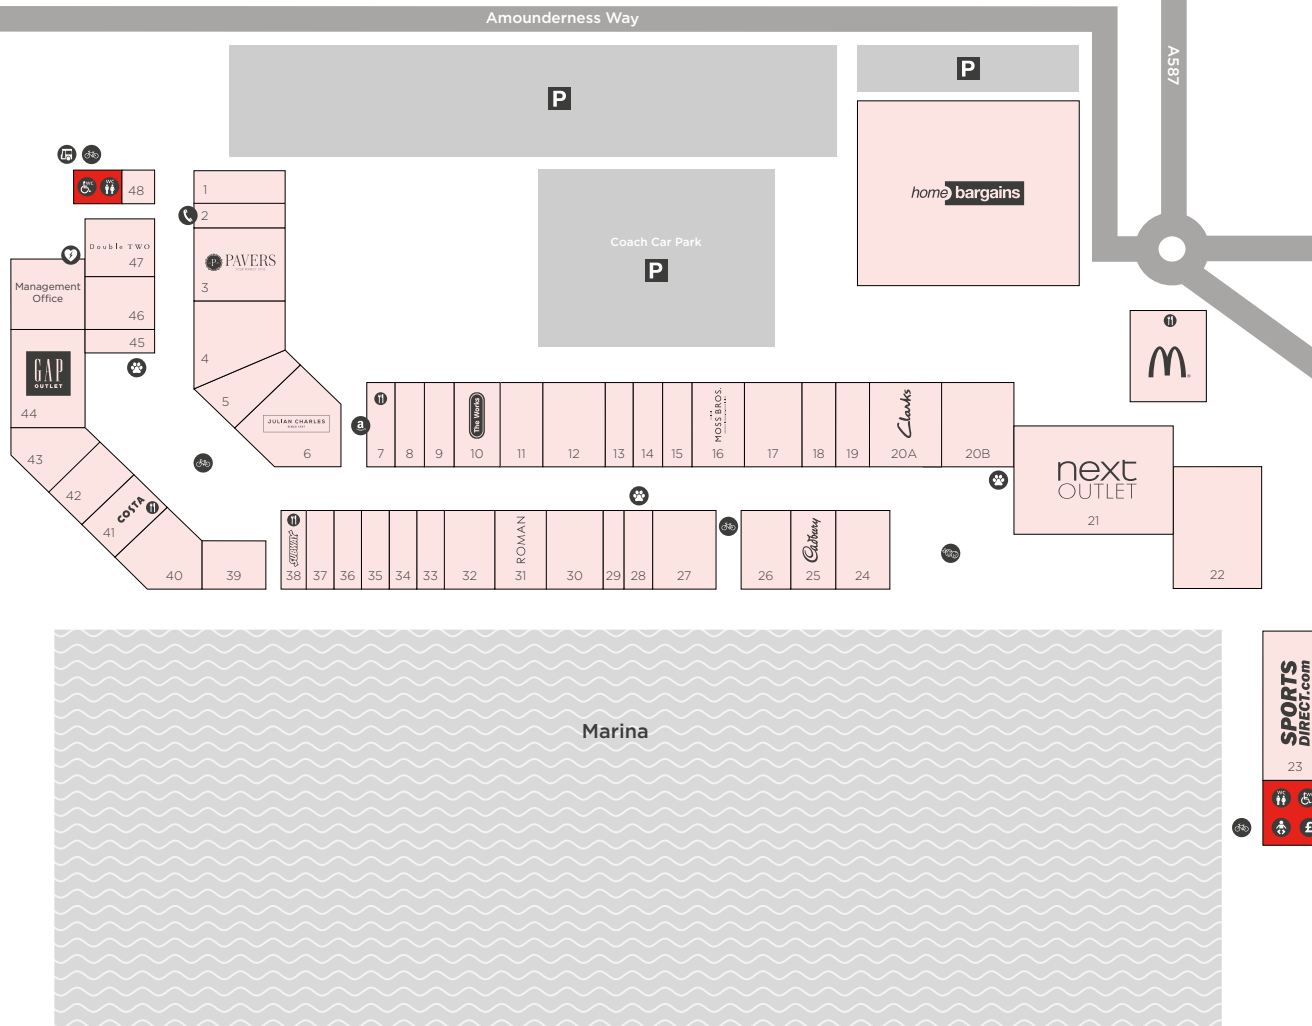

OUTLET SHOPPING

Store Directory

BEAUTY

- 43 Beauty Outlet
- 45 The Body Shop Outlet
- 8 The Fragrance Shop

FASHION

- 17 Blue Inc
- 27 Bonmarché
- 26 Cotton Traders
- 37 Designer Outlet*
- 47 Double Two
- 18 Edinburgh Woollen Mill
- 44 Gap Outlet
- 22 KIDS International
- 4 Klass
- 20B Leading Labels*
- 48 London Leathers Direct
- 16 Moss
- 21 Next Outlet
- 31 Roman
- 40 Skopes
- 35 Suit Direct
- 11 Urban Lifestyle

HOMEWARE

- 34 Christy
- 33 Denby
- 6 Julian Charles
- 39 ProCook

FOOD, DRINK & CONFECTIONERY

- 25 Cadbury
- 41 Costa
- 14 Grape Tree
- 28 Holland & Barrett
- 7 Katie's
- 38 Subway
- 13 The Sweet Emporium

- 2 Craghoppers
- 32 Mountain Warehouse
- 12 Regatta
- 23 Sports Direct
- 42 Trespass

*store opens November
**store opens December

Information

- Accessible Toilets
- Dog Station
- Toilets
- Bus Stop
- Baby Changing
- Defibrillator and First Aid
- Cashpoint
- Taxi Free Phone
- Food
- Children's Play Area
- Bike Park
- Amazon Lockers